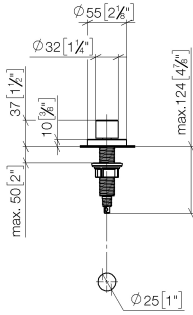

**Strainer waste with control handle - Brushed Dark Platinum**

ELIO

10 710 970

- control for single basin
- including adapter for Bowden cable

Fits ELIO, ENO, MEM, META SQUARE, SYNC, TARA and TARA ULTRA

Fits: ELIO, MEM, TARA, TARA ULTRA, META SQUARE

10 710 970

mm [inches]

10 710 970

Parts for other finishes can be found here: [Chrome](#)

**Spare parts list**

No.	Item Number	Name	Quantity used	Delivery time
1	09 20 97 030-99	handle	1	30
2	90 12 12 002 00 90	fixing cap	1	2
3	09 27 87 006-99	rosette	1	30
4	90 14 10 043 00 90	seal	1	2
5	09 14 10 042 90	seal	1	2
6	09 29 06 087-99	spindle	1	-
Spare part can no longer be ordered, please order the replacement item				
7	04 30 01 029 00 90	adaptor	1	2
8	09 24 03 175 90	adaptor	1	2
9	09 11 10 073-07	connection	1	30
10	09 11 10 074-07	connection	1	30
11	09 11 10 079-07	connection	1	30
12	09 30 11 087 90	disc	1	2
13	09 23 30 024-07	nut	1	30