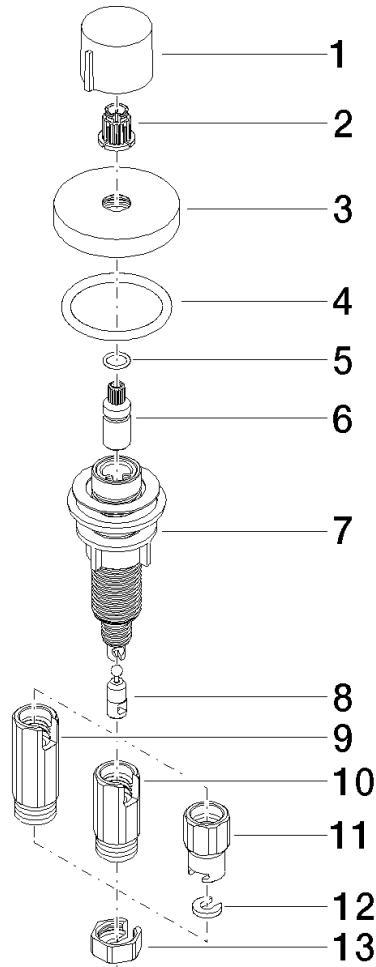

**Strainer waste with control handle - Brushed Dark Platinum**

ELIO

10 710 970

- control for single basin
- including adapter for Bowden cable

Fits ELIO, ENO, MEM, META SQUARE, SYNC, TARA and TARA ULTRA

Fits: ELIO, MEM, TARA, TARA ULTRA, META SQUARE

	Brushed Dark Platinum	10 710 970-99
	Chrome	10 710 970-00
	Brushed Platinum	10 710 970-06
	Platinum	10 710 970-08
	Durabronze (23kt Gold)	10 710 970-09
	Dark Chrome	10 710 970-19
	Brushed Durabronze (23kt Gold)	10 710 970-28
	Matte Black	10 710 970-33
	Brushed Champagne (22kt Gold)	10 710 970-46
	Champagne (22kt Gold)	10 710 970-47
	Brushed Chrome	10 710 970-93

10 710 970

mm [inches]

10 710 970

Parts for other finishes can be found here: [Chrome](#)

**Spare parts list**

No.	Item Number	Name	Quantity used	Delivery time
1	09 20 97 030-99	handle	1	30
2	90 12 12 002 00 90	fixing cap	1	2
3	09 27 87 006-99	rosette	1	30
4	90 14 10 043 00 90	seal	1	2
5	09 14 10 042 90	seal	1	2
6	09 29 06 087-99	spindle	1	-
Spare part can no longer be ordered, please order the replacement item				
7	04 30 01 029 00 90	adaptor	1	2
8	09 24 03 175 90	adaptor	1	2
9	09 11 10 073-07	connection	1	30
10	09 11 10 074-07	connection	1	30
11	09 11 10 079-07	connection	1	30
12	09 30 11 087 90	disc	1	2
13	09 23 30 024-07	nut	1	30